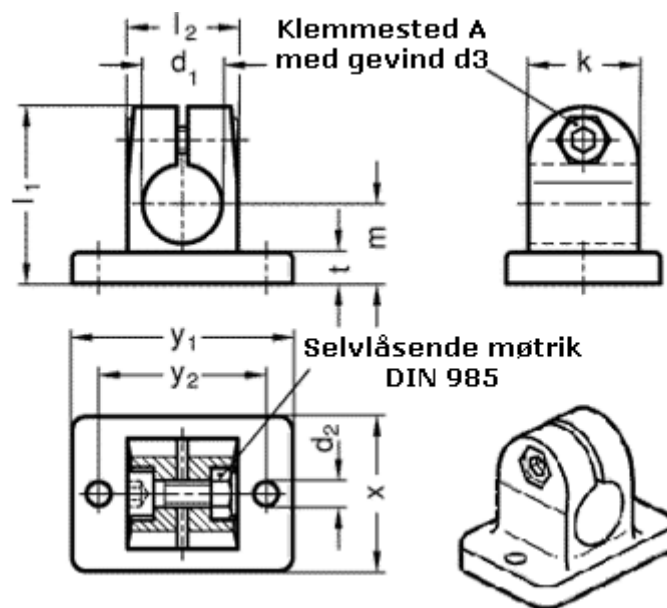

Article number: 20145B162BL

Description: E+G Flanged Connector GN145-B16-2-BL

## Measures

Adjustable clamp lever = GN 911-M 6-22 have to be ordred separately

d1	= B16
d2	= 5.5
d3	= M6
k	= 25
l1	= 40
l2	= 25
m	= 18

t	= 7
x	= 35
y1	= 50
y2	= 38